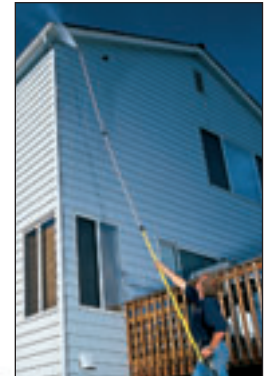

Hotsy Accessories customize your application for top performance

High-pressure turbo nozzles for faster cleaning

Telescoping wands extend to 24' to reach high places without scaffolding

Rotary surface cleaner attaches to your pressure washer; reduces overspray and zebra striping

Distributed by: